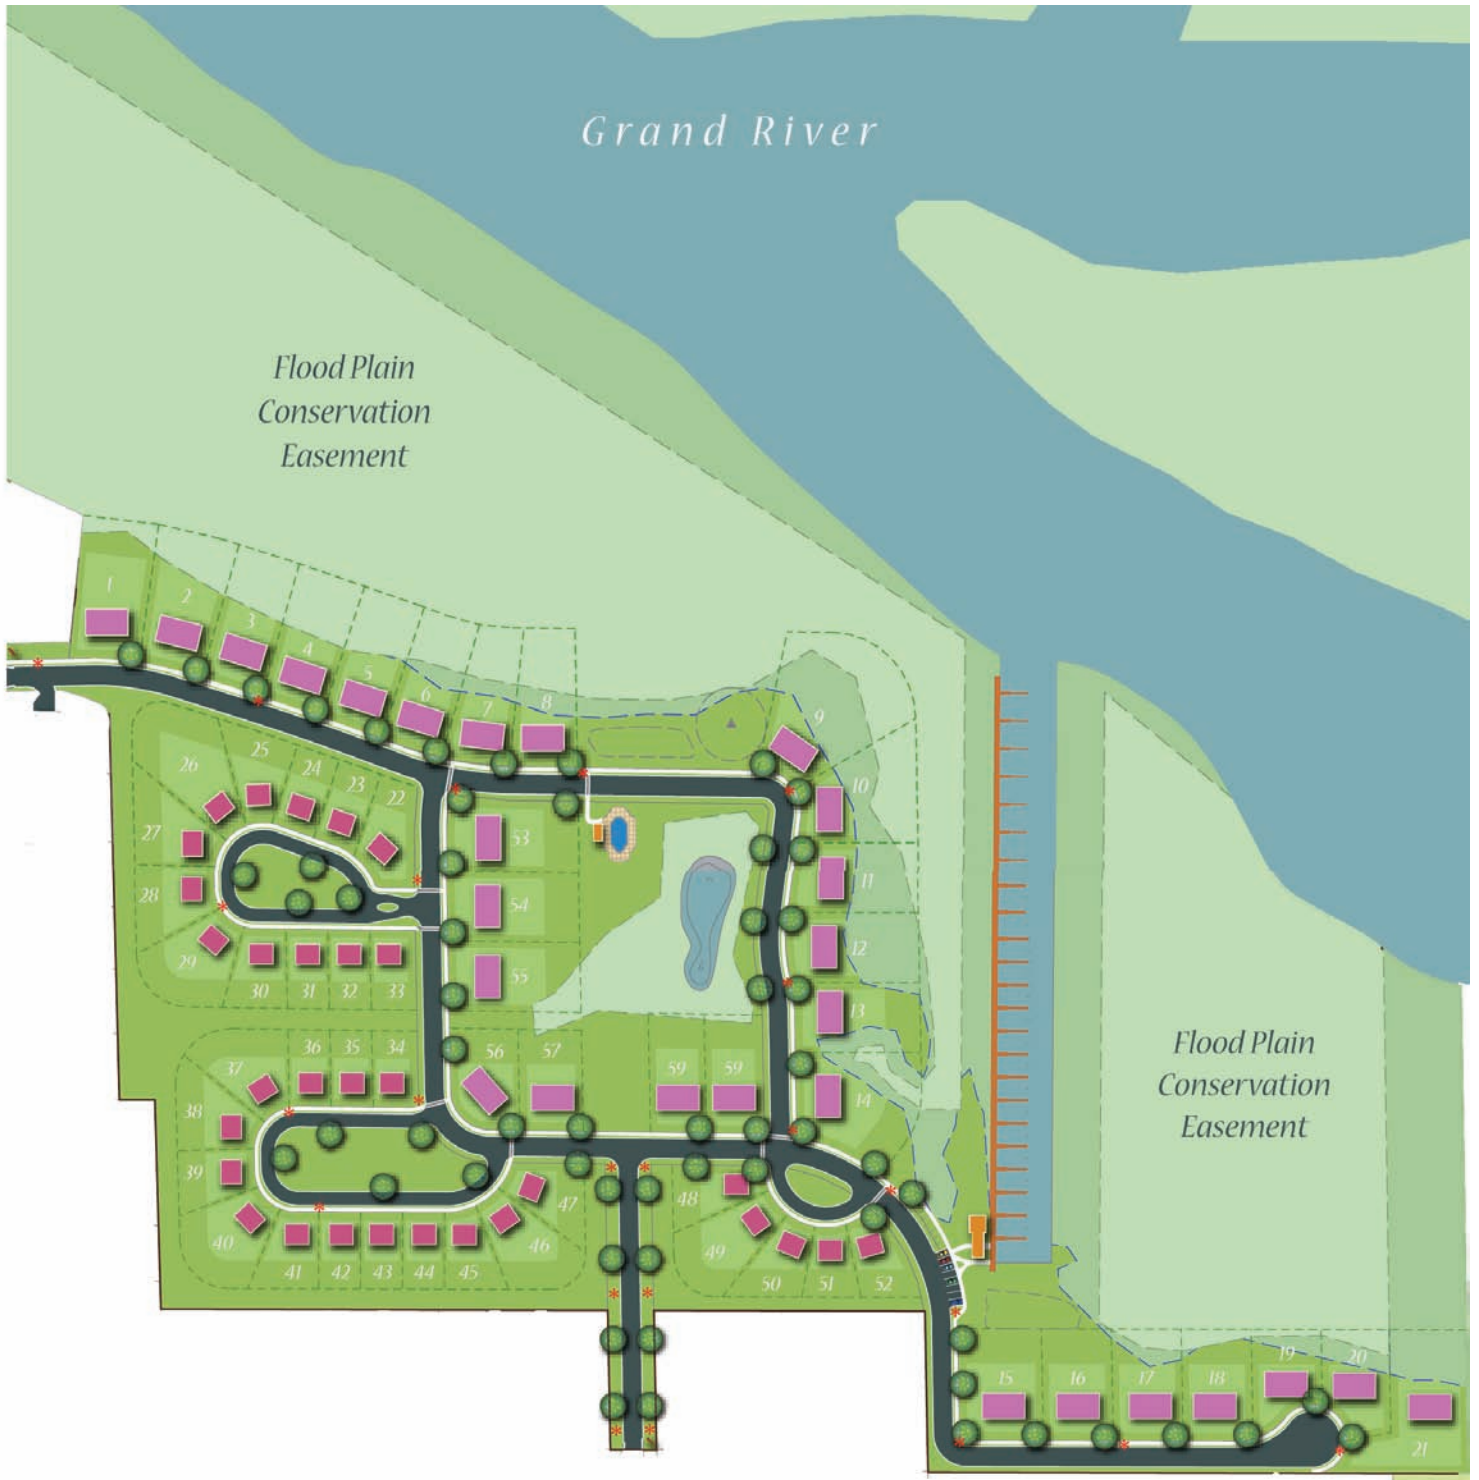

RIVER WATCH

ON THE GRAND

The site map is for marketing purposes only and may not be completely accurate. Developer reserves the right to make modifications at any time. (Dec.2007)

A DREAM IS LIKE A RIVER.

Location Map

The site map is for marketing purposes only and may not be completely accurate. Developer reserves the right to make modifications at any time. (Dec.2007)

For More Information, please call: 616-842-2248 or visit www.RiverWatchontheGrand.com